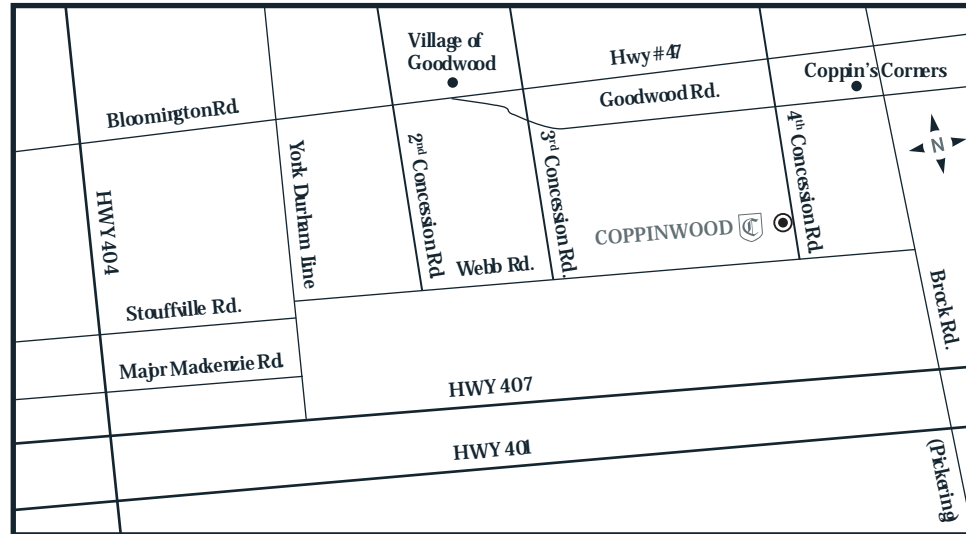

DIRECTIONS

Driving directions to Coppinwood
2324 4th Concession Rd., Uxbridge

From 407 ETR:

North on York Durham Line
To Pickering Uxbridge Townline Rd {9.5 km}
East on Pickering Uxbridge Townline Rd
To 4th Concession Rd. {6 km}
North on 4th Concession Dr. {2.9 km}

From 401:

North on Brock Rd. (Pickering)
To Webb Rd. {18.6 km}
West on Webb Rd.
To 4th Concession Rd. {1 km}
North on 4th Concession Rd. {0.7 km}

From the North, 404:

East on Bloomington Rd. (Hwy #47)
To 4th Concession Rd. {19 km}
South on 4th Concession Rd. {5 km}

If you are close to Highway 407, our recommendation is
that you take it for the fastest travel route to Coppinwood.

Our golf pro shop telephone number is 905.649.2800.

COPPINWOOD

BY TOM FAZIO

www.coppinwood.com